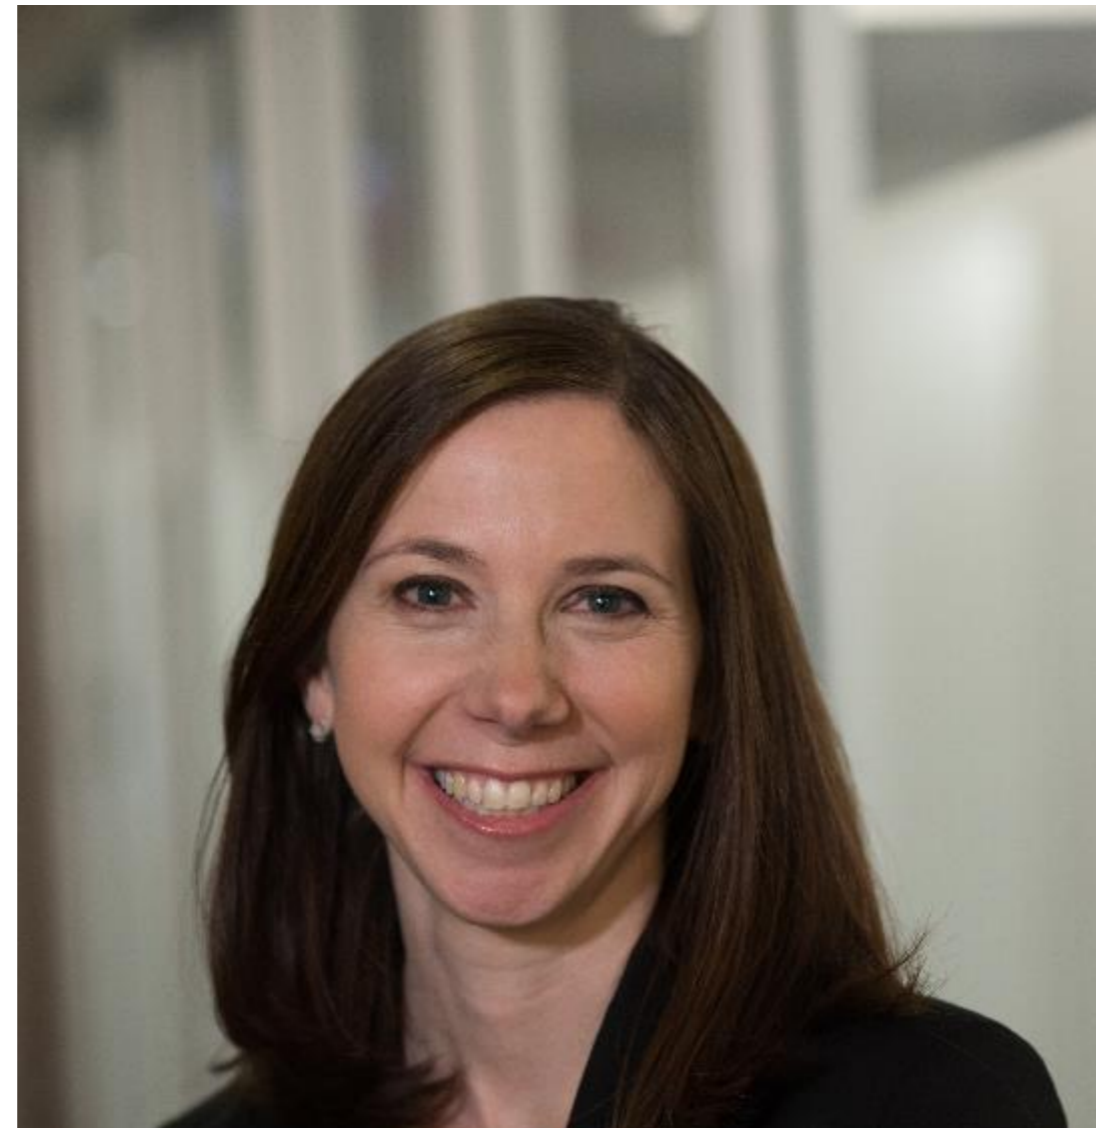

Your Franczek Radelet Hosts

Amy Dickerson
akd@Franczek.com
@AmyKDickerson